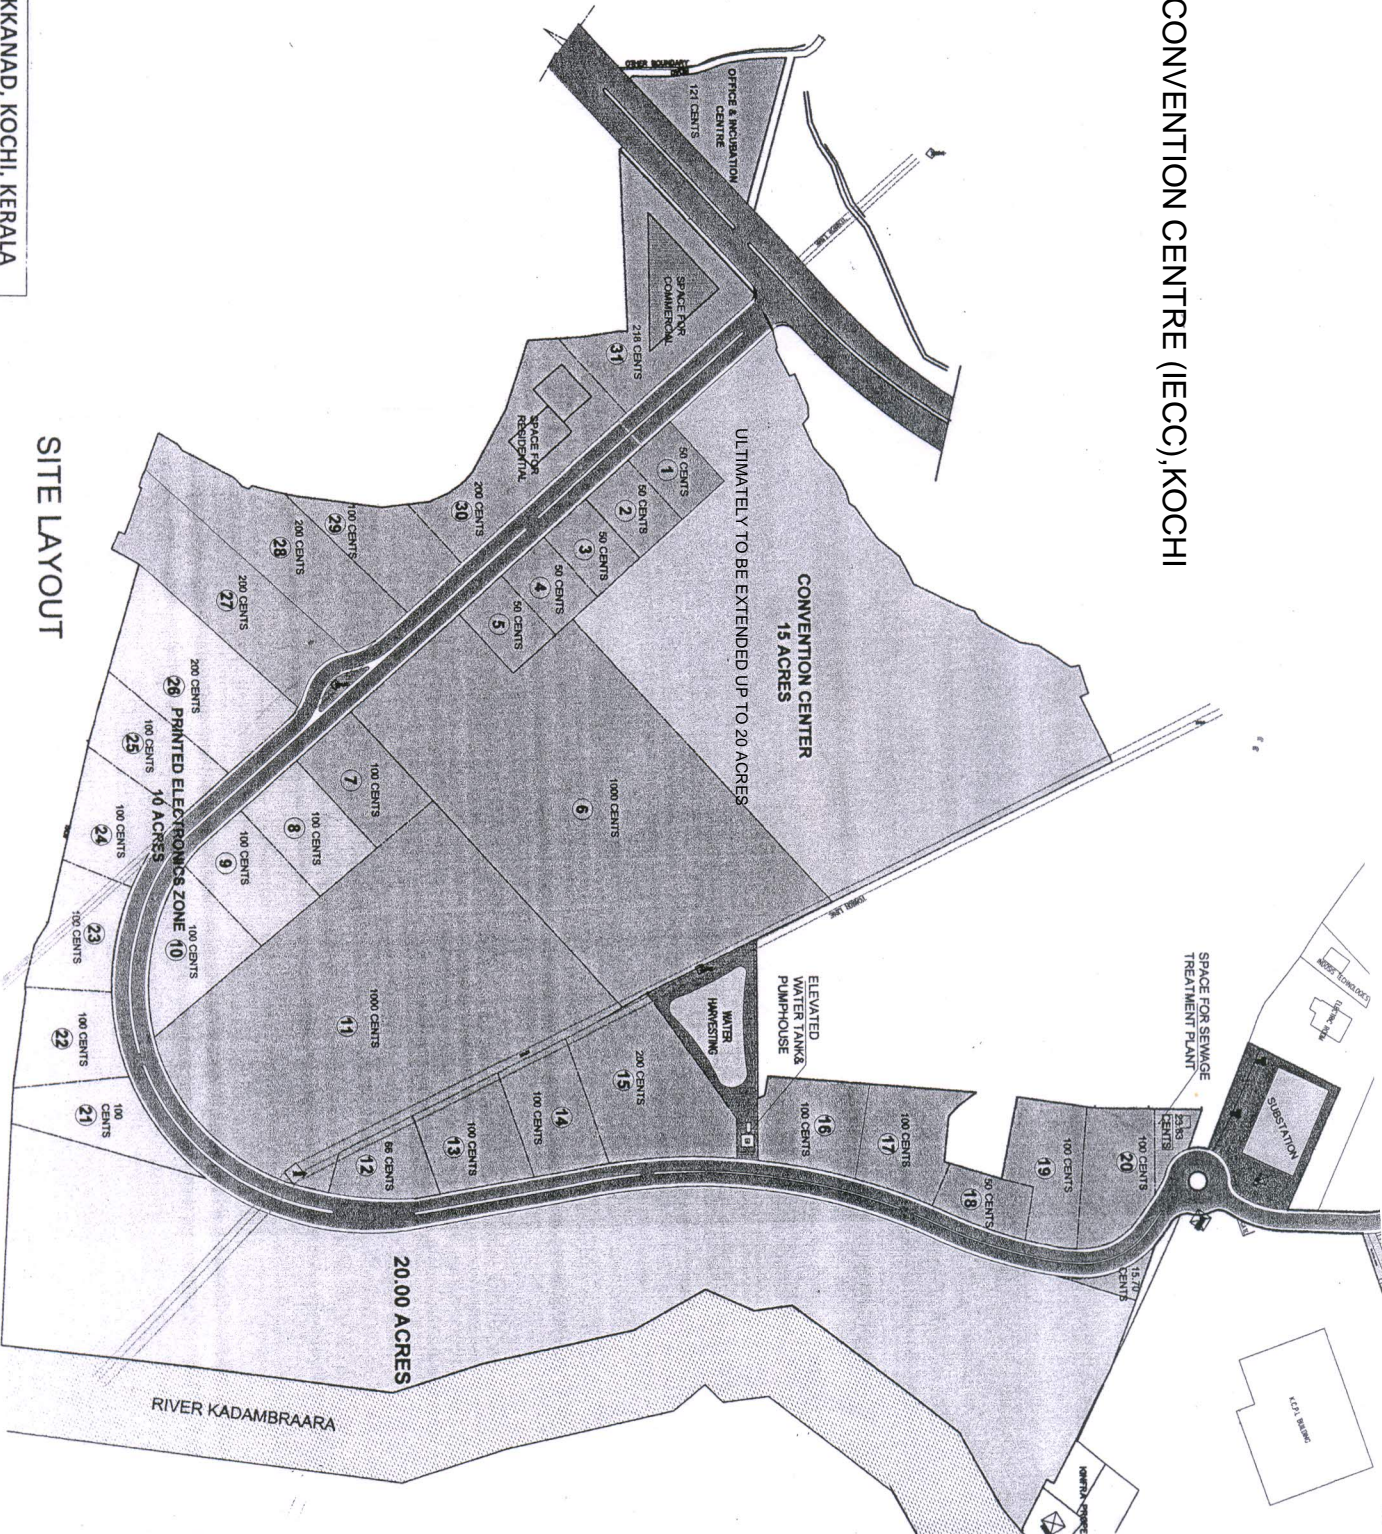

INTERNATIONAL EXHIBITION CUM CONVENTION CENTRE (IECC), KOCHI

SITE LAYOUT

LOCATION :-KUSUMAGIRI, KAKKANAD, KOCHI, KERALA
 CONTACT PERSON :-DILEEP PAUL
 CONTACT NO :-9847298793