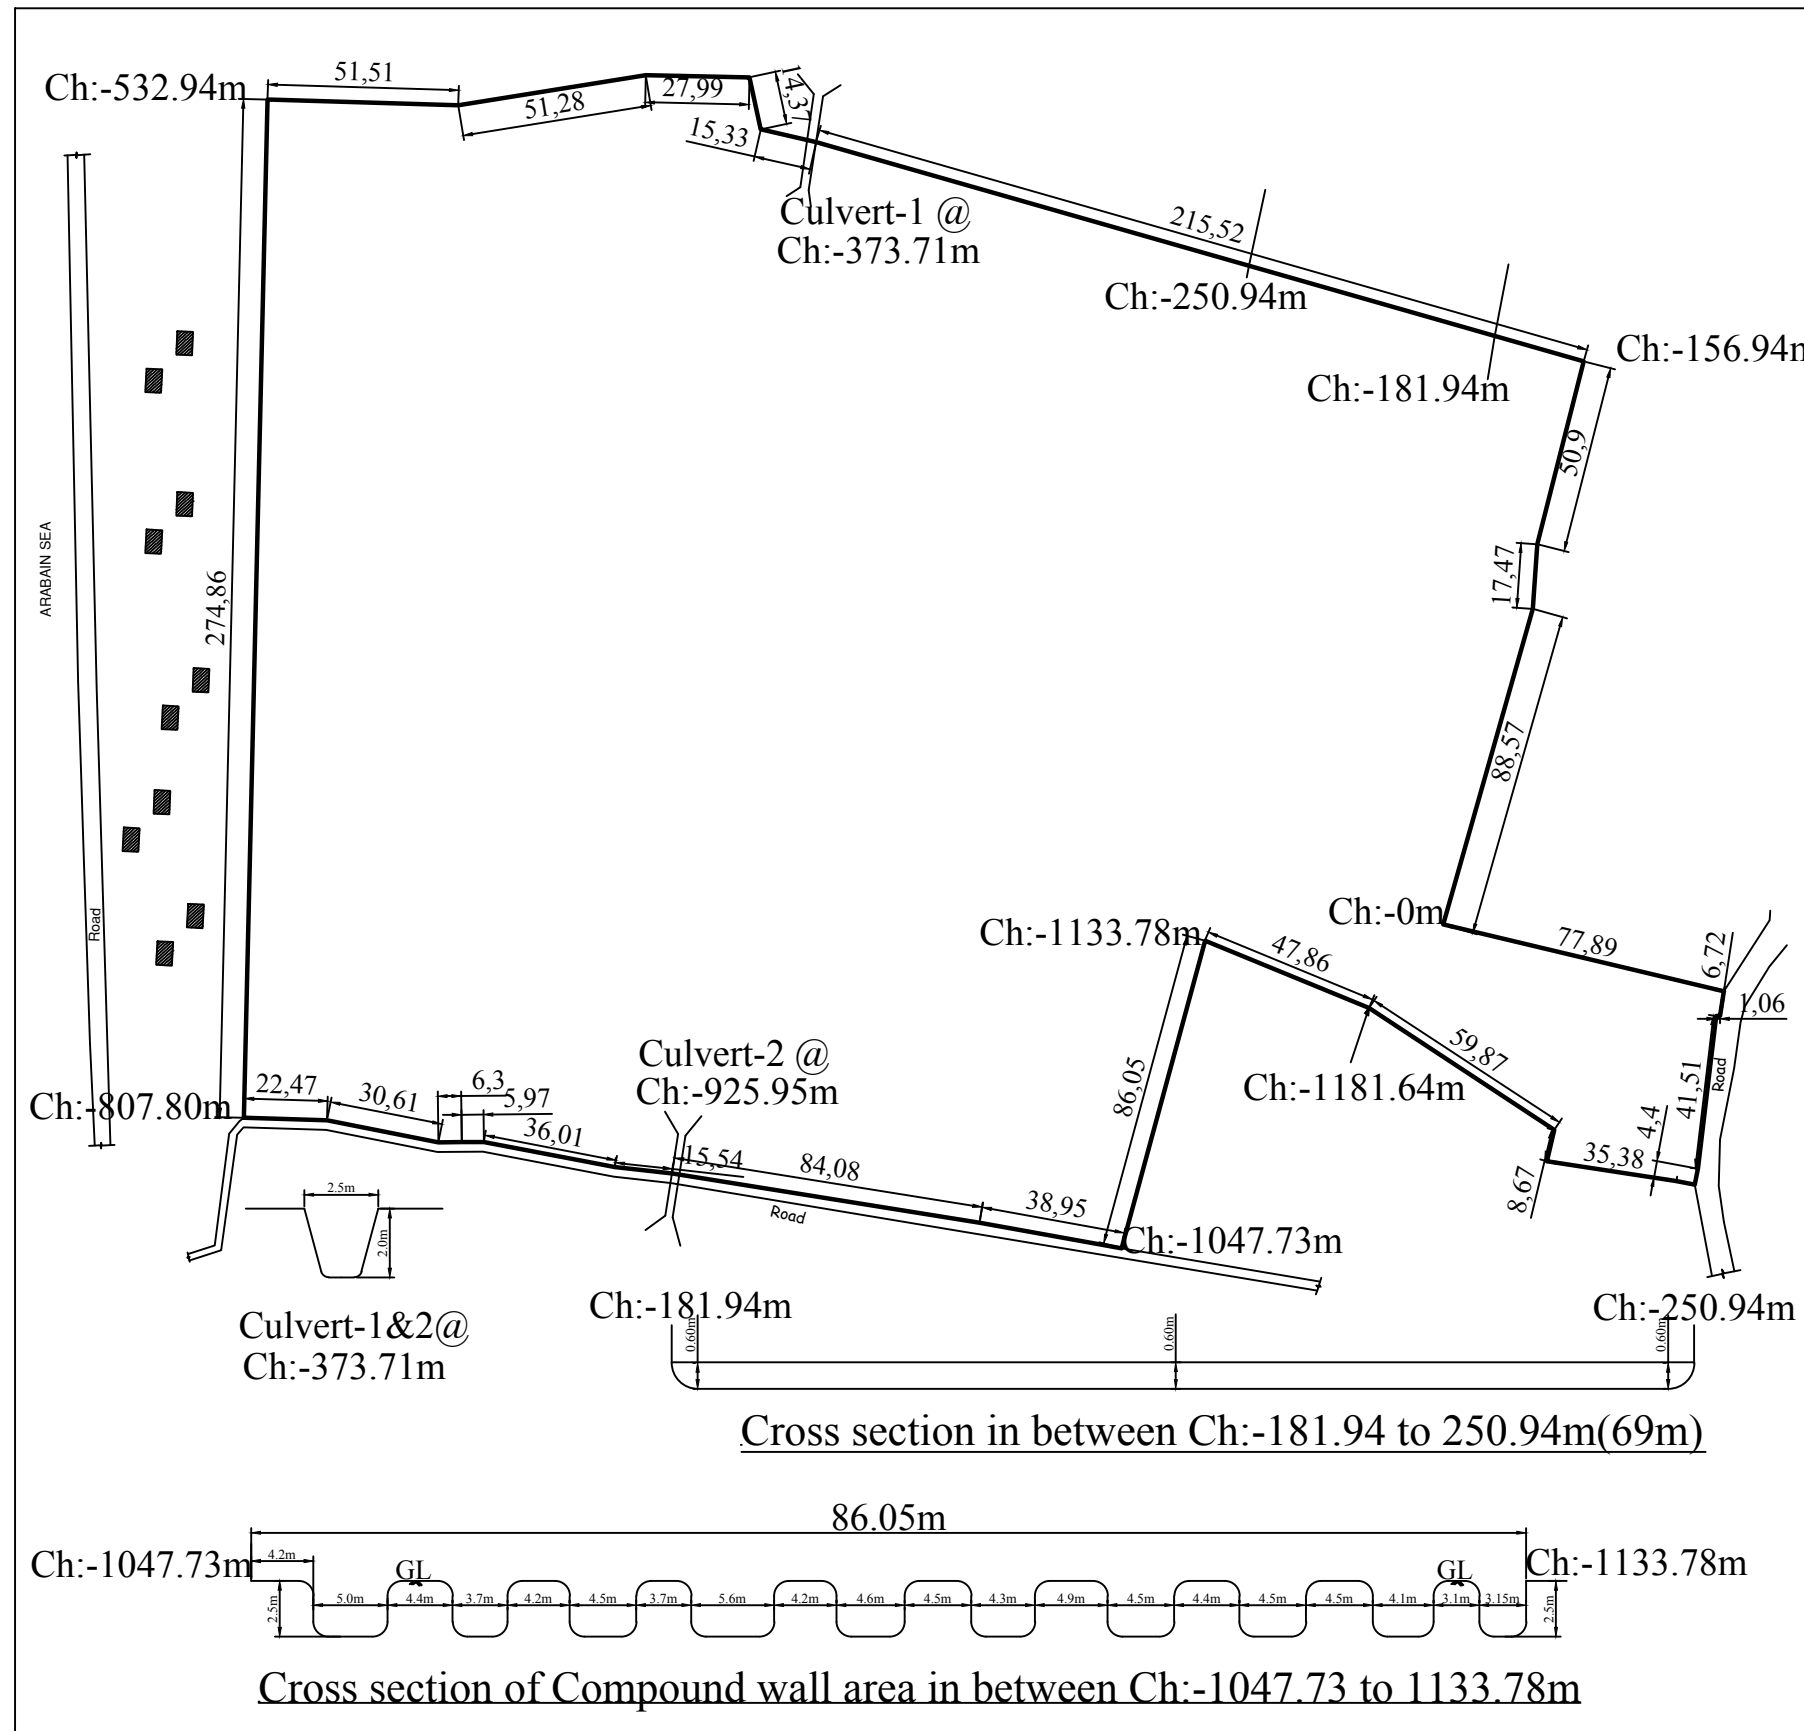

KINFRA Advanced Technology Park, Ramanattukara (78 acres)

DISTRICT: KOZHIKODE
 TALUK: KOZHIKODE
 VILLAGE: RAMANATTUKARA
 TOTAL EXTENT: 77.76 ACRE

KNOWLEDGE PARK RAMANATTUKARA

	APPROVED FOR CONVERSION
	NOT APPROVED FOR CONVERSION

Name	AREA (in ACRE)	
Area 1	1.9613	
Area 2	2.419	
Area 3	4.6227	
Area 4	22.8787	
Area 5	5.4179	
Area 6	29.4544	
Area 7	1.4405	
Area 8	3.4588	
Area 9	4.5725	
Area 10	1.5342	
TOTAL	78.1544 Acre	

KINFRA Marine Park, Beypore (22 acres)

NOT TO SCALE

NAME AND SIGNATURE OF SURVEYOR

KINFRA Industrial Park, Kasargod (21 acres)

DISTRICT : KASARAGOD
TALUK : MANJESHWARAM

VILLAGE : KANNURU

TOTAL AREA 21.07 ACRES