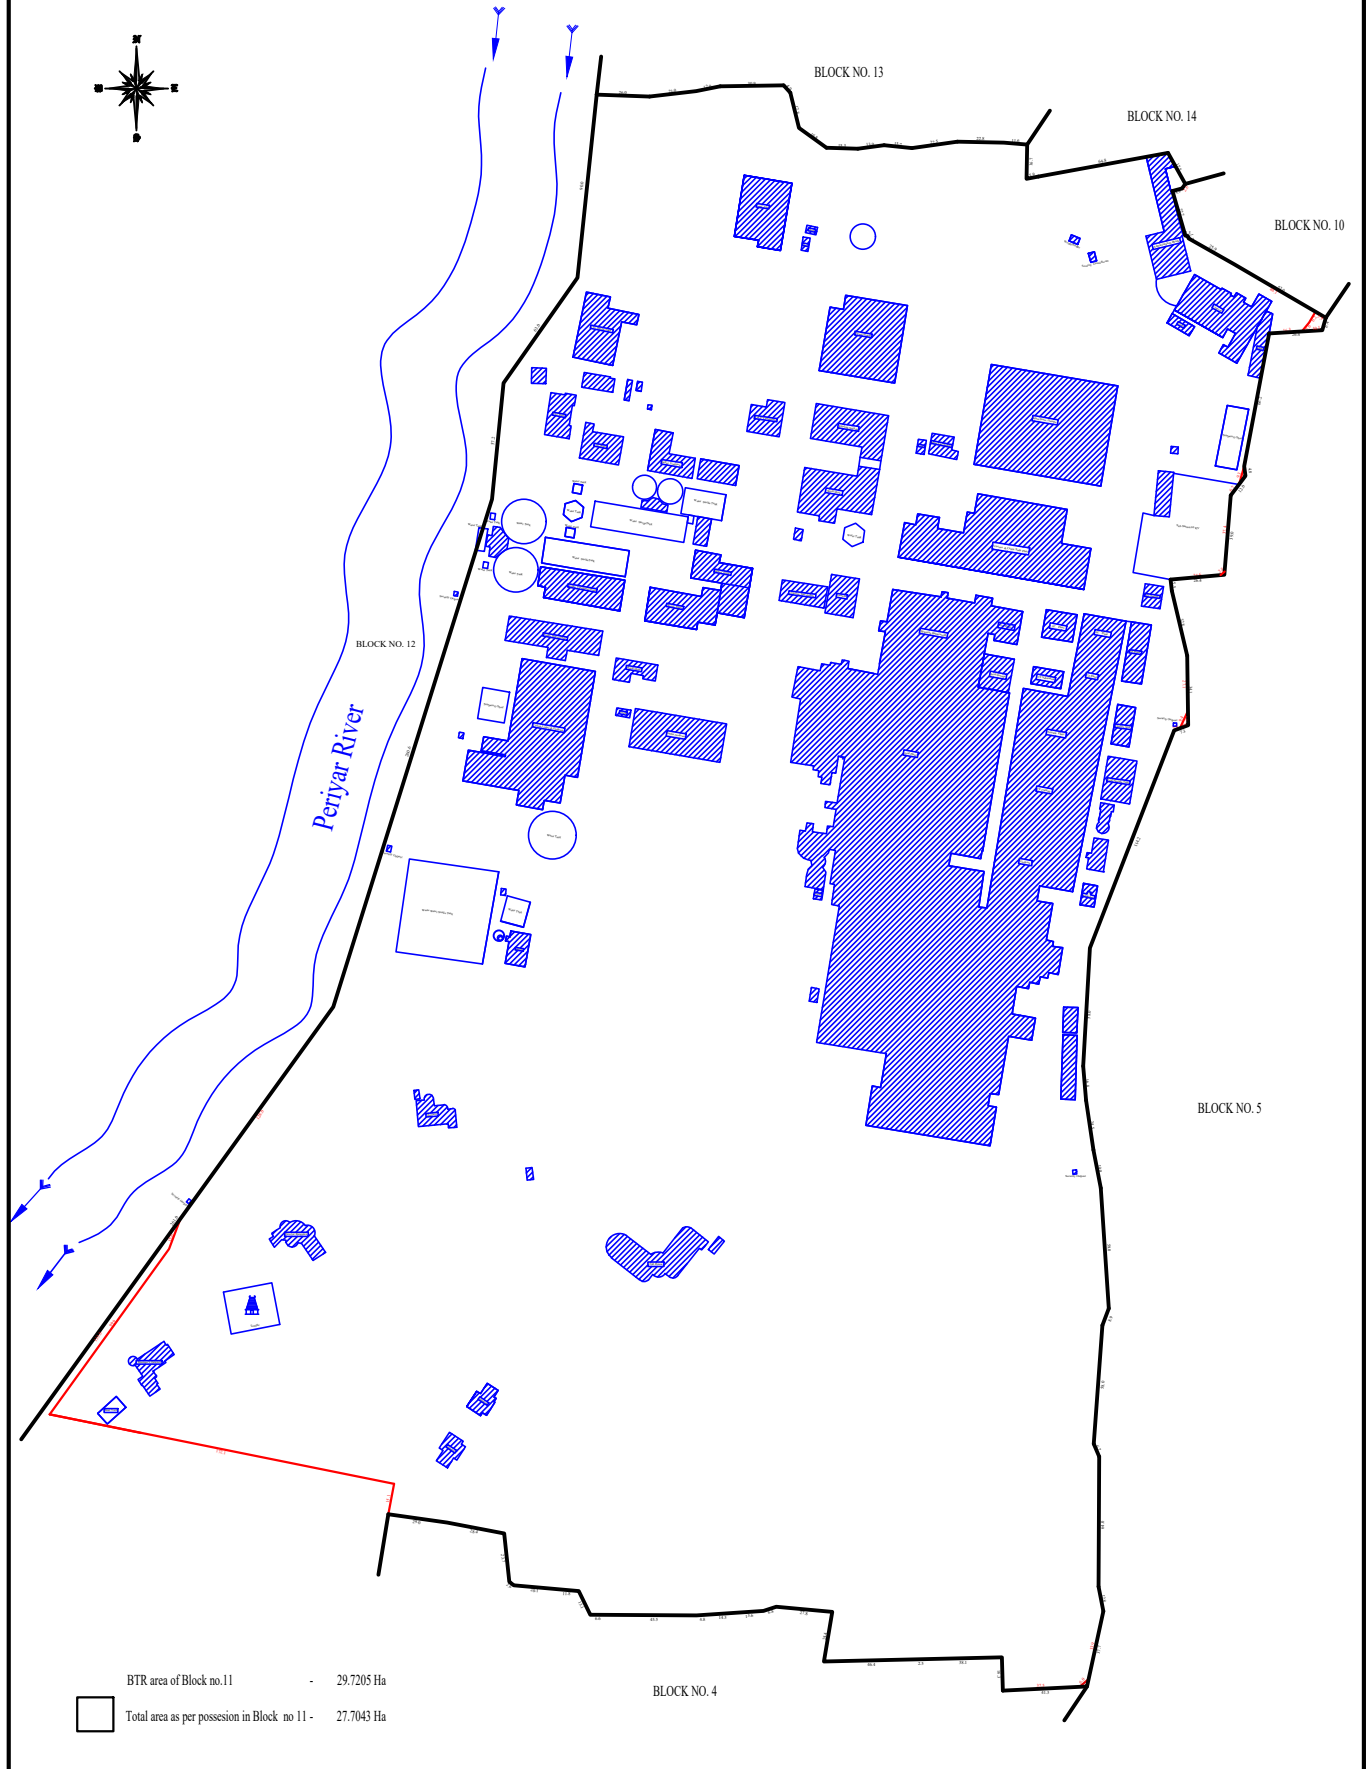

KINFRA Advanced Technology Park, Ramanattukara (78 acres)

DISTRICT: KOZHIKODE
 TALUK: KOZHIKODE
 VILLAGE: RAMANATTUKARA
 TOTAL EXTENT: 77.76 ACRE

KNOWLEDGE PARK RAMANATTUKARA

	APPROVED FOR CONVERSION
	NOT APPROVED FOR CONVERSION

Name	AREA (in ACRE)	
Area 1	1.9613	
Area 2	2.419	
Area 3	4.6227	
Area 4	22.8787	
Area 5	5.4179	
Area 6	29.4544	
Area 7	1.4405	
Area 8	3.4588	
Area 9	4.5725	
Area 10	1.5342	
TOTAL	78.1544 Acre	

KINFRA Marine Park, Beypore (22 acres)

KINFRA Industrial Park, Perumbavoor (Erstwhile Travancore Rayons – 68 acres)

DISTRICT : ERNAKULAM
TALUK : KUNNATHENADU

TOWN BLOCK NO : 11

VILLAGE : CHELAMATTO

Sketch Showing property of Travancore Rayons, Perumbavoor

NOT TO SCALE

NAME AND SIGNATURE OF SURVEYOR

KINFRA Industrial Park, Kasargod (21 acres)

DISTRICT : KASARAGOD
TALUK : MANJESHWARAM

VILLAGE : KANNURU

TOTAL AREA 21.07 ACRES