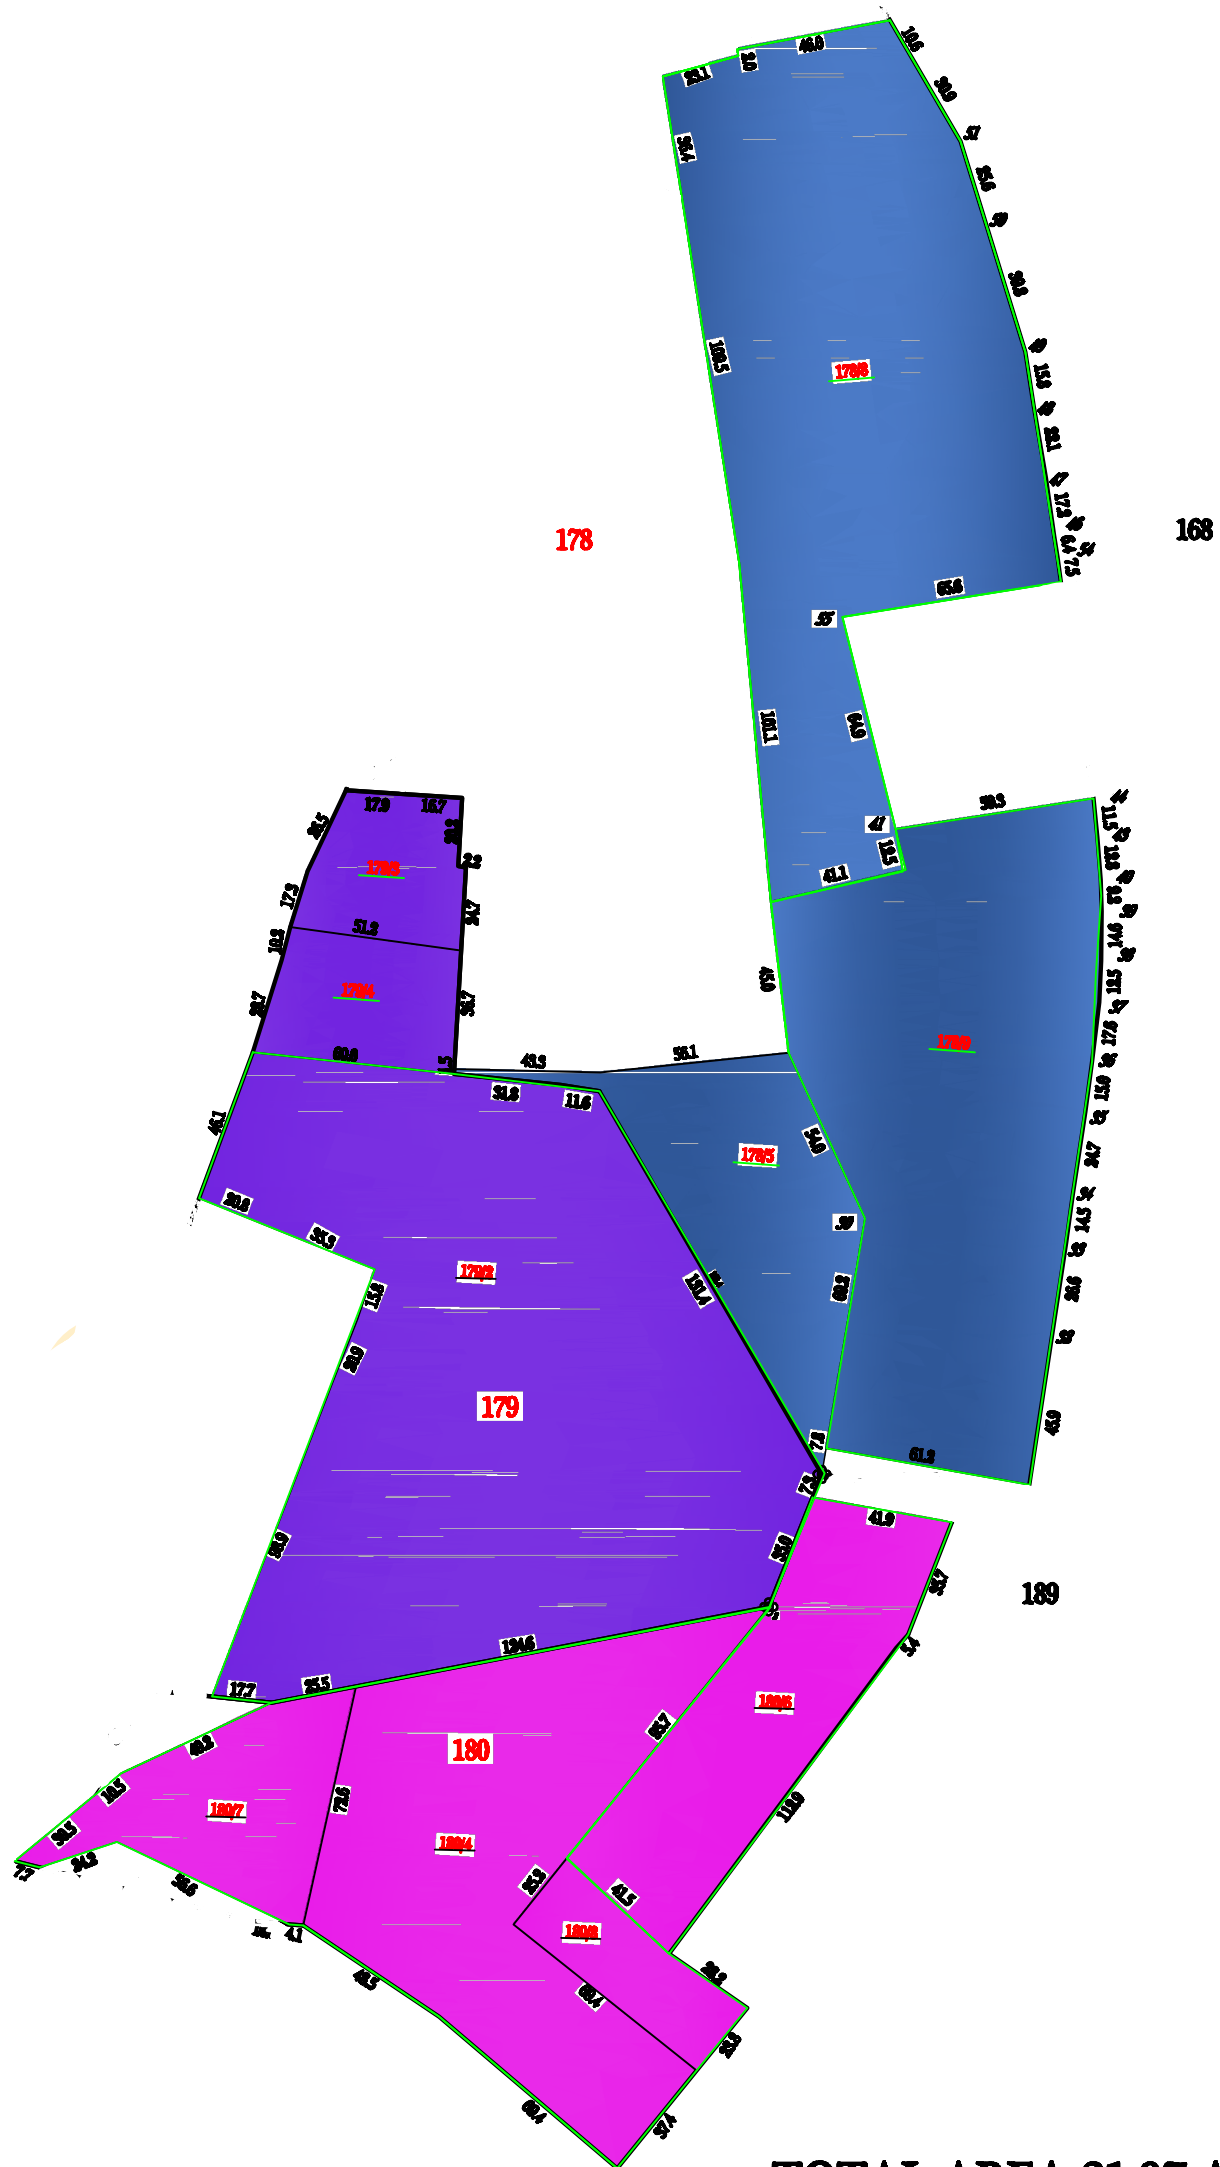

KINFRA Advanced Technology Park, Ramanattukara (78 acres)

DISTRICT: KOZHIKODE
 TALUK: KOZHIKODE
 VILLAGE: RAMANATTUKARA
 TOTAL EXTENT: 77.76 ACRE

KNOWLEDGE PARK RAMANATTUKARA

	APPROVED FOR CONVERSION
	NOT APPROVED FOR CONVERSION

Name	AREA (in ACRE)	
Area 1	1.9613	
Area 2	2.419	
Area 3	4.6227	
Area 4	22.8787	
Area 5	5.4179	
Area 6	29.4544	
Area 7	1.4405	
Area 8	3.4588	
Area 9	4.5725	
Area 10	1.5342	
TOTAL	78.1544 Acre	

KINFRA Marine Park, Beypore (22 acres)

KINFRA Industrial Park, Perumbavoor (Erstwhile Travancore Rayons – 68 acres)

DISTRICT : ERNAKULAM
TALUK : KUNNATHENADU

TOWN BLOCK NO : 11

VILLAGE : CHELAMATTO

Sketch Showing property of Travancore Rayons, Perumbavoor

NOT TO SCALE

NAME AND SIGNATURE OF SURVEYOR

KINFRA Industrial Park, Kasargod (21 acres)

DISTRICT : KASARAGOD
TALUK : MANJESHWARAM

VILLAGE : KANNURU

TOTAL AREA 21.07 ACRES