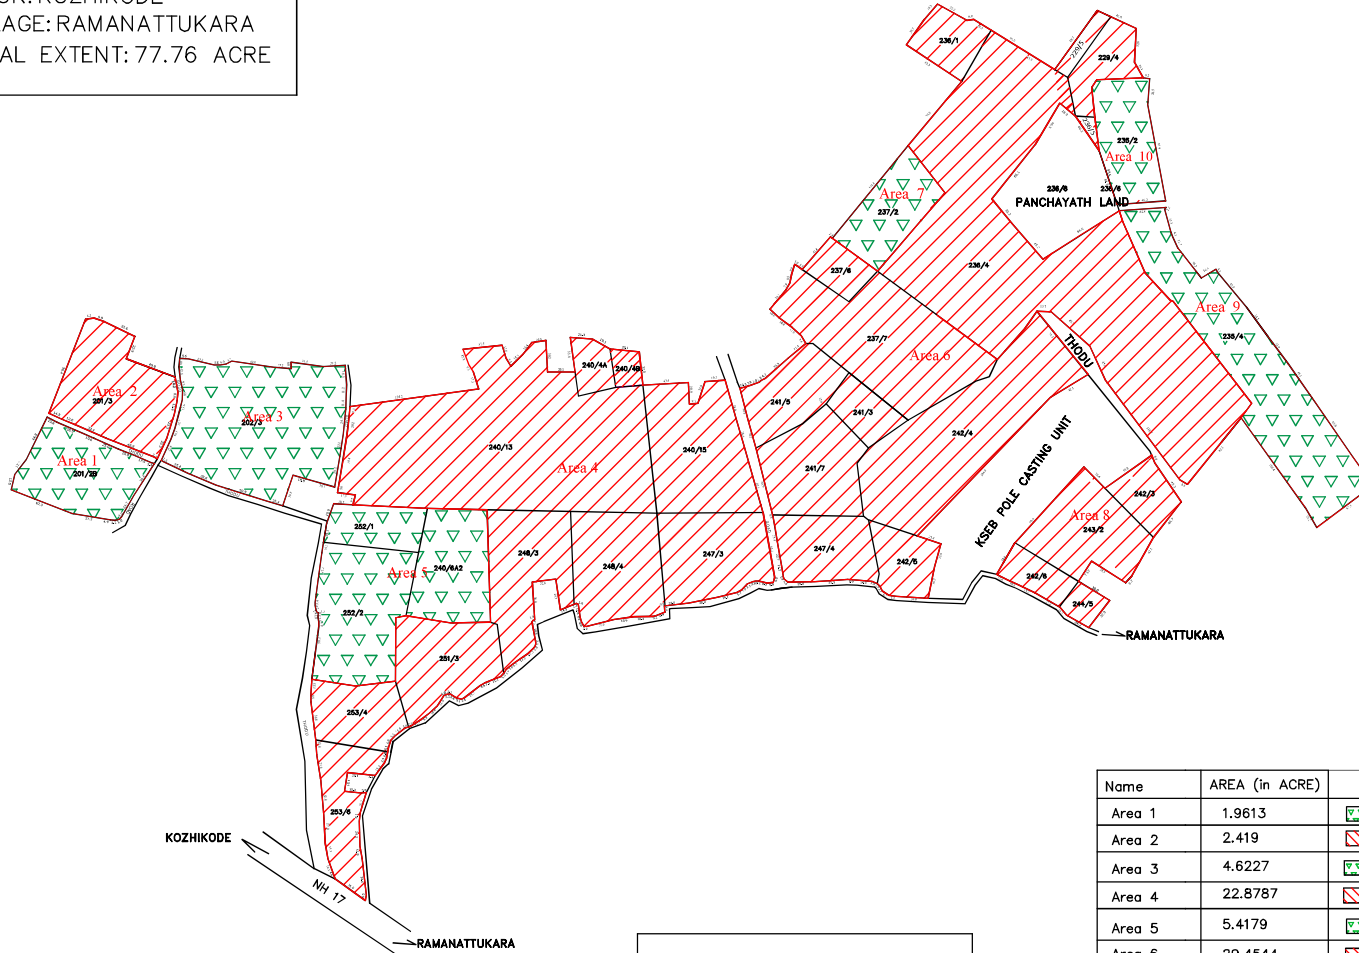

KINFRA Advanced Technology Park, Ramanattukara (78 acres)

DISTRICT: KOZHIKODE
 TALUK: KOZHIKODE
 VILLAGE: RAMANATTUKARA
 TOTAL EXTENT: 77.76 ACRE

KNOWLEDGE PARK RAMANATTUKARA

	APPROVED FOR CONVERSION
	NOT APPROVED FOR CONVERSION

Name	AREA (in ACRE)	
Area 1	1.9613	
Area 2	2.419	
Area 3	4.6227	
Area 4	22.8787	
Area 5	5.4179	
Area 6	29.4544	
Area 7	1.4405	
Area 8	3.4588	
Area 9	4.5725	
Area 10	1.5342	
TOTAL	78.1544 Acre	

KINFRA Marine Park, Beypore (22 acres)

KINFRA Industrial Park, Perumbavoor (Erstwhile Travancore Rayons – 68 acres)

DISTRICT : ERNAKULAM
TALUK : KUNNATHENADU

TOWN BLOCK NO : 11

VILLAGE : CHELAMATTO

Sketch Showing property of Travancore Rayons, Perumbavoor

NOT TO SCALE

NAME AND SIGNATURE OF SURVEYOR

KINFRA Industrial Park, Kasargod (21 acres)

DISTRICT : KASARAGOD
TALUK : MANJESHWARAM

VILLAGE : KANNURU

TOTAL AREA 21.07 ACRES